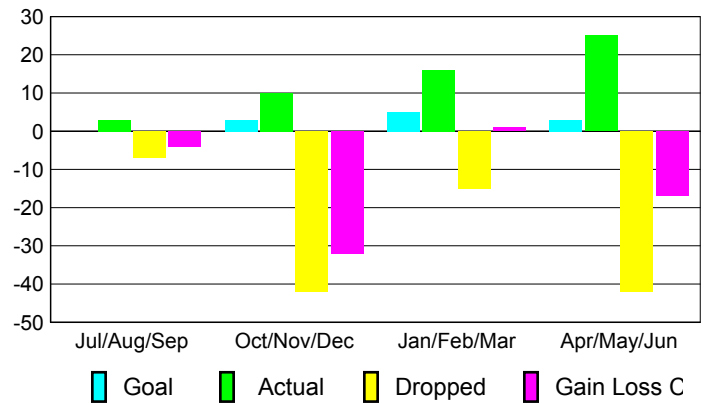

Membership Results 2008-2009

Goal, New, Dropped, Gain/Loss

Comparison of Membership Gain/Loss

Current Year Compared to the Previous Year