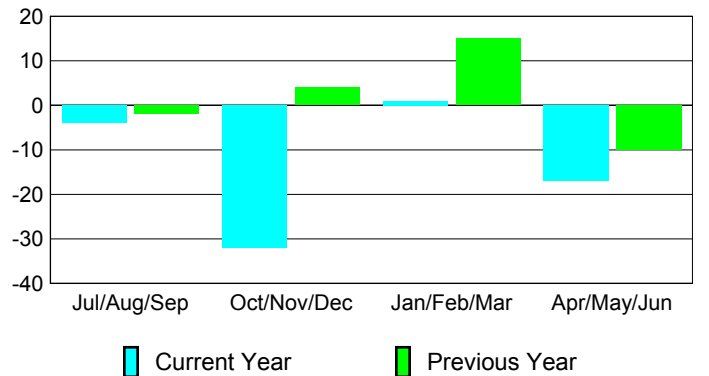

Membership Results 2008-2009

Membership 2007-2008

Month	Net Memb Goal	Actual New Memb	Actual Dropped Memb	Gain/Loss of Memb	Gain/Loss of Memb
Jul/Aug/Sep	0	3	-7	-4	-2
Oct/Nov/Dec	3	10	-42	-32	4
Jan/Feb/Mar	5	16	-15	1	15
Apr/May/June	3	25	-42	-17	-10
Totals	11	54	-106	-52	7

Membership Results 2008-2009

Goal, New, Dropped, Gain/Loss

Comparison of Membership Gain/Loss

Current Year Compared to the Previous Year

Gender Comparison 2008-2009

Jul/Aug/Sep

Oct/Nov/Dec

Jan/Feb/Mar

Apr/May/June

Male

Female